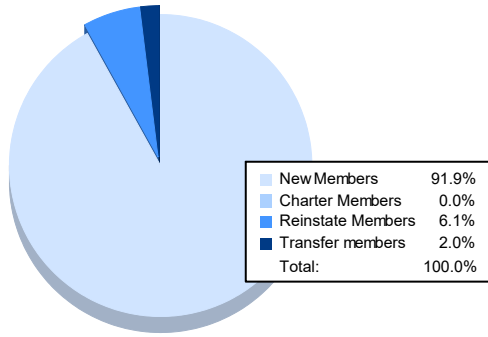

Year	New Clubs	Dropped Clubs	Gain/ Loss Clubs	New Members	Charter Members	Reinstate Members	Transfer Members	Total Member Added	Total Members Dropped	Gain/ Loss Members
2016-2017	0	3	-3	135	0	6	10	151	169	-18
2017-2018	0	0	0	163	0	5	7	175	210	-35
2018-2019	0	0	0	94	0	17	1	112	171	-59
2019-2020	0	0	0	47	0	7	6	60	178	-118
2020-2021	0	1	-1	91	0	6	2	99	118	-19
<b>Average</b>	<b>0</b>	<b>1</b>	<b>-1</b>	<b>106</b>	<b>0</b>	<b>8</b>	<b>5</b>	<b>119</b>	<b>169</b>	<b>-50</b>

### Membership Composition June 2021 Cumulative