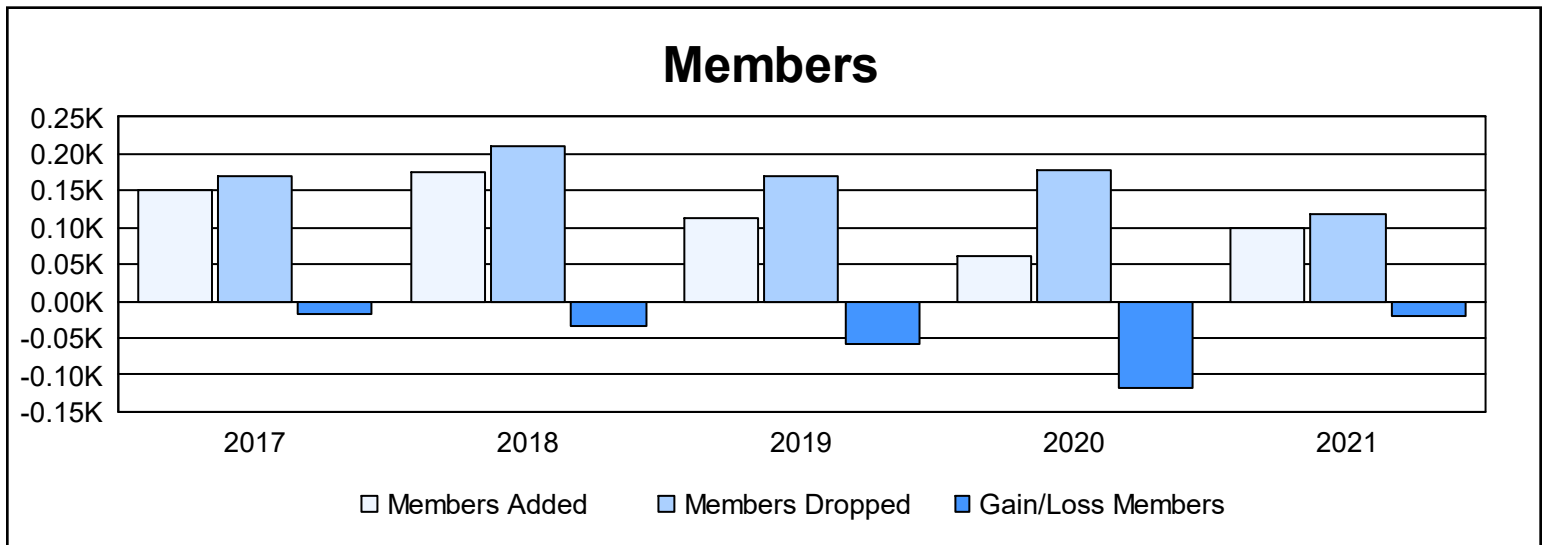

Year	New Clubs	Dropped Clubs	Gain/ Loss Clubs	New Members	Charter Members	Reinstate Members	Transfer Members	Total Member Added	Total Members Dropped	Gain/ Loss Members
2016-2017	0	3	-3	135	0	6	10	151	169	-18
2017-2018	0	0	0	163	0	5	7	175	210	-35
2018-2019	0	0	0	94	0	17	1	112	171	-59
2019-2020	0	0	0	47	0	7	6	60	178	-118
2020-2021	0	1	-1	91	0	6	2	99	118	-19
<b>Average</b>	<b>0</b>	<b>1</b>	<b>-1</b>	<b>106</b>	<b>0</b>	<b>8</b>	<b>5</b>	<b>119</b>	<b>169</b>	<b>-50</b>

### Membership Composition June 2021 Cumulative