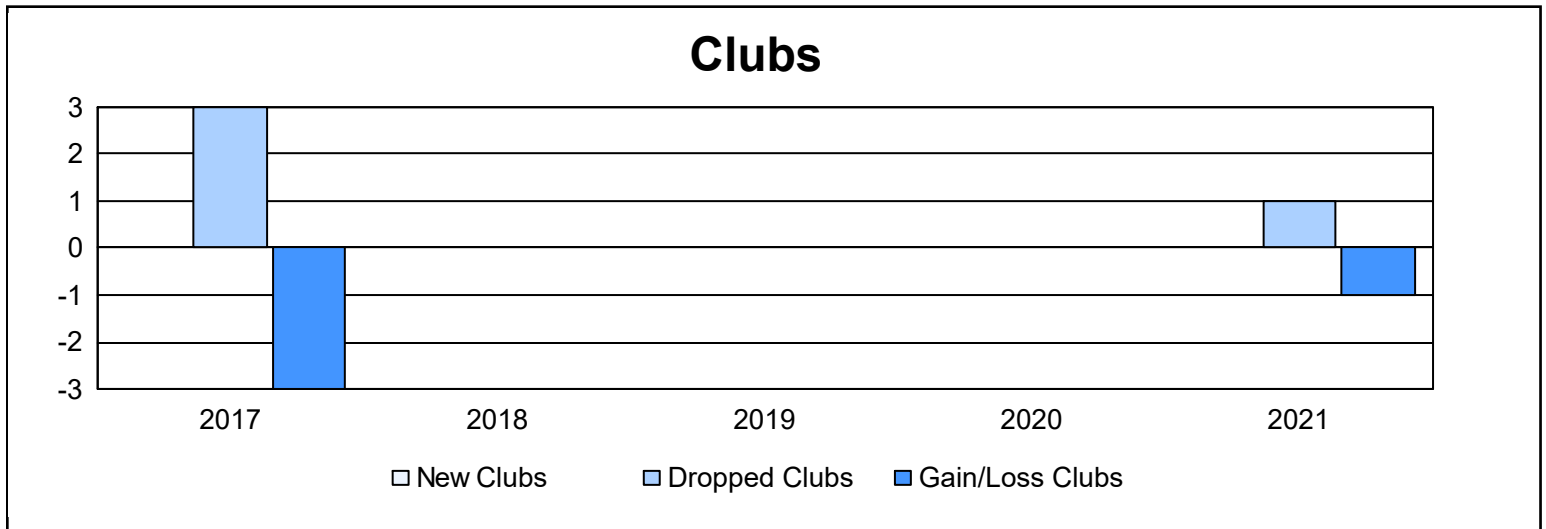

Year	New Clubs	Dropped Clubs	Gain/ Loss Clubs	New Members	Charter Members	Reinstate Members	Transfer Members	Total Member Added	Total Members Dropped	Gain/ Loss Members
2016-2017	0	3	-3	135	0	6	10	151	169	-18
2017-2018	0	0	0	163	0	5	7	175	210	-35
2018-2019	0	0	0	94	0	17	1	112	171	-59
2019-2020	0	0	0	47	0	7	6	60	178	-118
2020-2021	0	1	-1	91	0	6	2	99	118	-19
<b>Average</b>	<b>0</b>	<b>1</b>	<b>-1</b>	<b>106</b>	<b>0</b>	<b>8</b>	<b>5</b>	<b>119</b>	<b>169</b>	<b>-50</b>

### Membership Composition June 2021 Cumulative